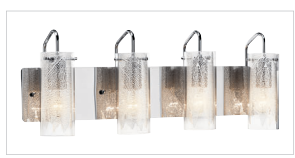

A | 83069  
Incandescent

B | 83771  
LED (Above)

C | 83070  
Incandescent (Right)

D | 83772  
LED (Above)

E | 83071  
Incandescent (Right)

# KRYSALIS™

Chrome  
Clear Glass with White Metal Filigree

	MODEL	DESCRIPTION	LIGHT SOURCE	LED K	DELIVERED LUMENS	DIMMABLE	DIMENSIONS	EXT.	ADA COMPLIANT	NOTES
A	83069	Wall Sconce 1Lt	(1) 60W (Medium)	---	---	Yes	5"W x 9.5"H	5.16"	No	Damp Location
B	83771	Bath 3Lt LED	---	3000K	675	Yes	9.5"H x 19.75"L	5.73"	No	Dry Location
C	83070	Bath 3Lt	(3) 60W (Medium)	---	---	Yes	9.5"H x 19.75"L	5.16"	No	Damp Location
D	83772	Bath 4Lt LED	---	3000K	800	Yes	9.5"H x 27"L	5.73"	No	Dry Location
E	83071	Bath 4Lt	(4) 60W (Medium)	---	---	Yes	9.5"H x 27"L	5.16"	No	Damp Location